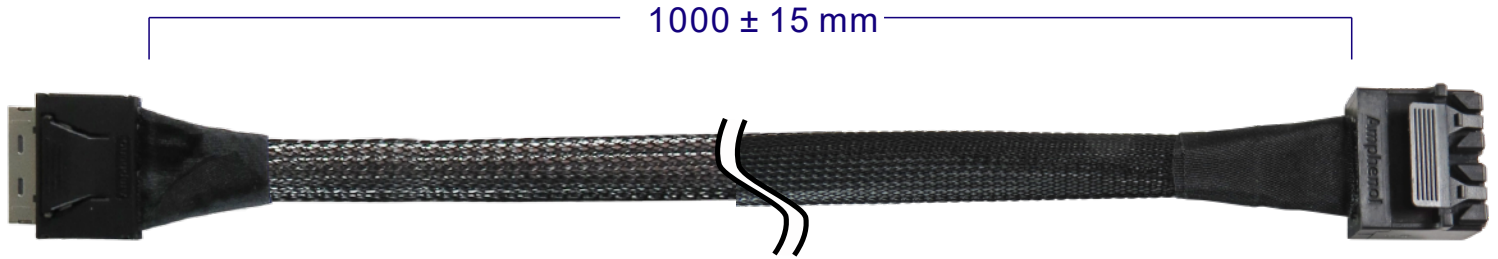

Innocard

Minerva

MIC72-9701

Mini SAS HD 8-Lane to OCulink 8-Lane Cable

Mini SAS HD 8-Lane to OCuLink 8-Lane Cable

6	AST8643-0072	HD MINI SAS 72POS STR	1
5	HWSS300149	SAS CBL:UL20744,30#2C+2D+HAM,Tinned,PP,100ohm,BLU,VW-1,12G,HF	A/R
4	HMTBD07001	EXPANDO TUB:7.0MM,BLK,SINGLE(OD7~25MM),R2,HF	A/R
3	HMMTP00012	ACETATE TAPE:W=1INCH,HF	A/R
2	OCL80-0002	X8 STRAIGHT ACTIVE OCuLink PLUG	1
1	HWSS300040	SAS CBL:UL20744,30#1P+2D,Tinned,VW-1,85 ohm,NATURAL,12G,HF	A/R
ITFM	P/N	DFSCRIPTION	QTY

Mini SAS HD 8-Lane to OCulink 8-Lane Cable

Pin-out assignment

P1/SFF-8612

P2-B/SFF-8643

P1/SFF-8612

P2-A/SFF-8643