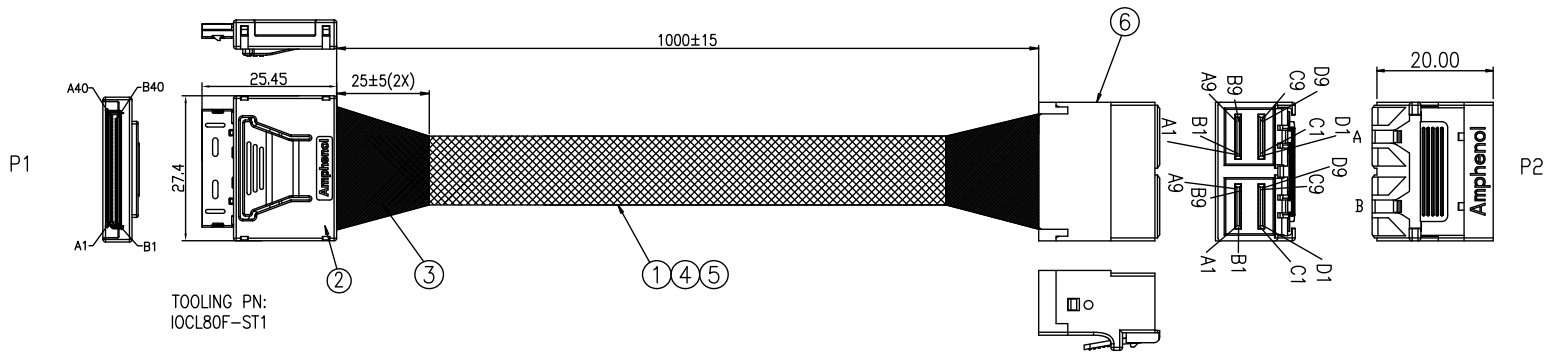

Innocard

Minerva

MIC72-9701

Mini SAS HD 8-Lane to OCulink 8-Lane Cable

Mini SAS HD 8-Lane to OCuLink 8-Lane Cable

6	AST8643-0072	HD MINI SAS 72POS STR	1
5	HWSS300149	SAS CBL:UL20744,30#2C+2D+HAM,Tinned,PP,100ohm,BLU,VW-1,12G,HF	A/R
4	HMTBD07001	EXPANDO TUB:7.0MM,BLK,SINGLE(OD7~25MM),R2,HF	A/R
3	HMMTP00012	ACETATE TAPE:W=1INCH,HF	A/R
2	OCL80-0002	X8 STRAIGHT ACTIVE OCuLink PLUG	1
1	HWSS300040	SAS CBL:UL20744,30#1P+2D,Tinned,VW-1,85 ohm,NATURAL,12G,HF	A/R
ITFM	P/N	DFSCRIPTION	QTY

Mini SAS HD 8-Lane to OCulink 8-Lane Cable

Pin-out assignment

P1/SFF-8612

P2-B/SFF-8643

P1/SFF-8612

P2-A/SFF-8643